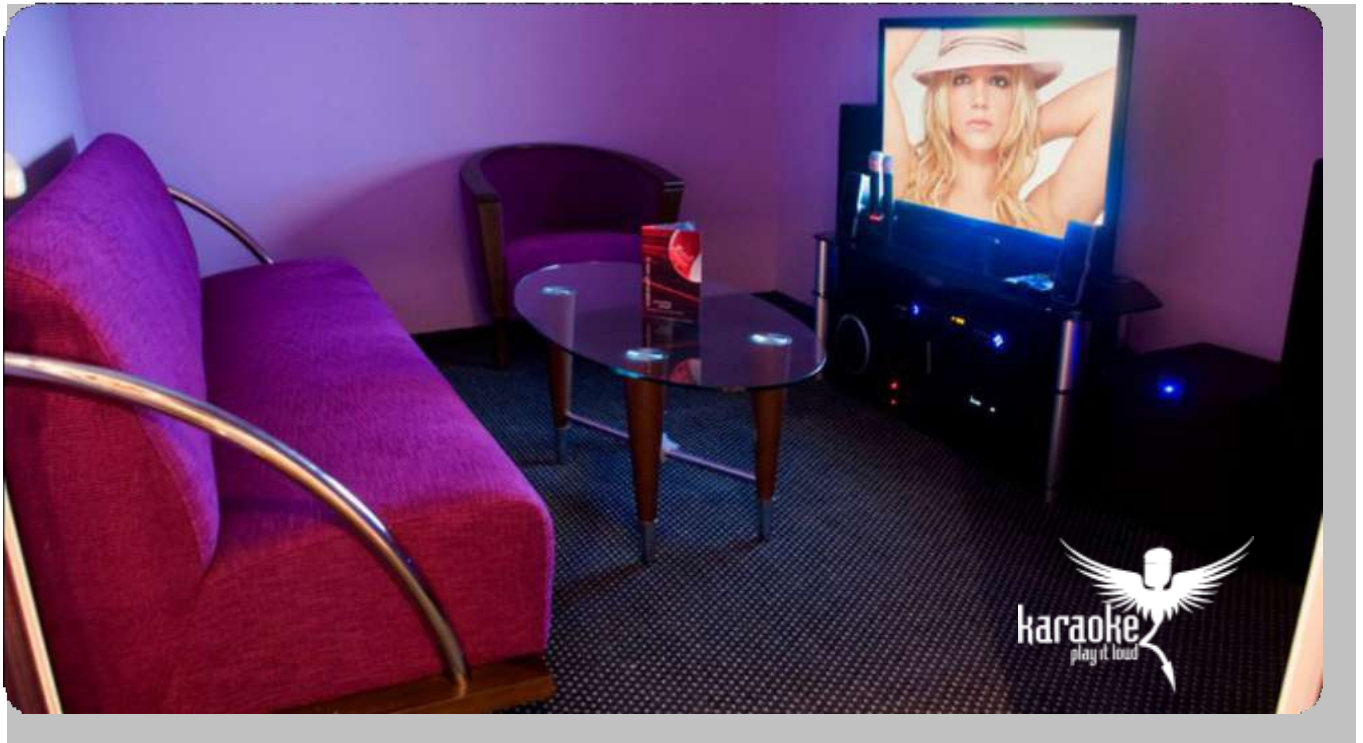

A close-up photograph of a curved, red and white object, possibly a piece of furniture or a decorative item. The red portion is in the foreground, and the white portion is in the background. The red surface features a white logo consisting of a stylized, wavy shape above the word "SWITCH" in a bold, sans-serif font. Below "SWITCH" is the text "DESIGN BY" in a smaller font, followed by "ninifarina" in a cursive script. A registered trademark symbol (®) is located to the right of "SWITCH". At the bottom of the red section, there are two circular holes, one slightly above and to the left of the other. The lighting is soft, creating a slight shadow on the white surface below the red part.

SWITCH®
DESIGN BY
ninifarina

SWITCH BOWLING[®]

DESIGN BY
pininfarina

Switch Bowling is a concept based on speed, sports and style. A marriage between sleek Italian Industrial design by Pininfarina and state-of-the-art technology has created a whole new exciting environment for your entertainment. Variety is key to creating an all-encompassing entertainment center, and this is why our facilities include Bowling lanes, Karaoke rooms, Billiard tables and a Gaming Section.

12 Bowling Lanes

From the seating and ball racks to the lanes, large screens, light, music and scoring, Switch Bowling leaves you with a breath-taking experience of fun, excitement and unforgettable moments.

3 Karaoke Rooms

Private soundproof karaoke rooms equipped with the latest karaoke equipment to give you a chance to discover your talents and share them with friends and family.

Dining

Explore your senses with exceptional food and beverage menu selections, an amazing atmosphere where food and drinks are prepared freshly in our show-kitchen. From Salads, including Starters and Dips, Grills, Burgers, Pasta, Pizza, Alpy's Panini, Milk Shakes, Smoothies, Soul Refreshers, to our special coffee creations, A.L.P.Y.S offers a wide variety of International and Arabic Cuisine of exquisite taste and ingredients.